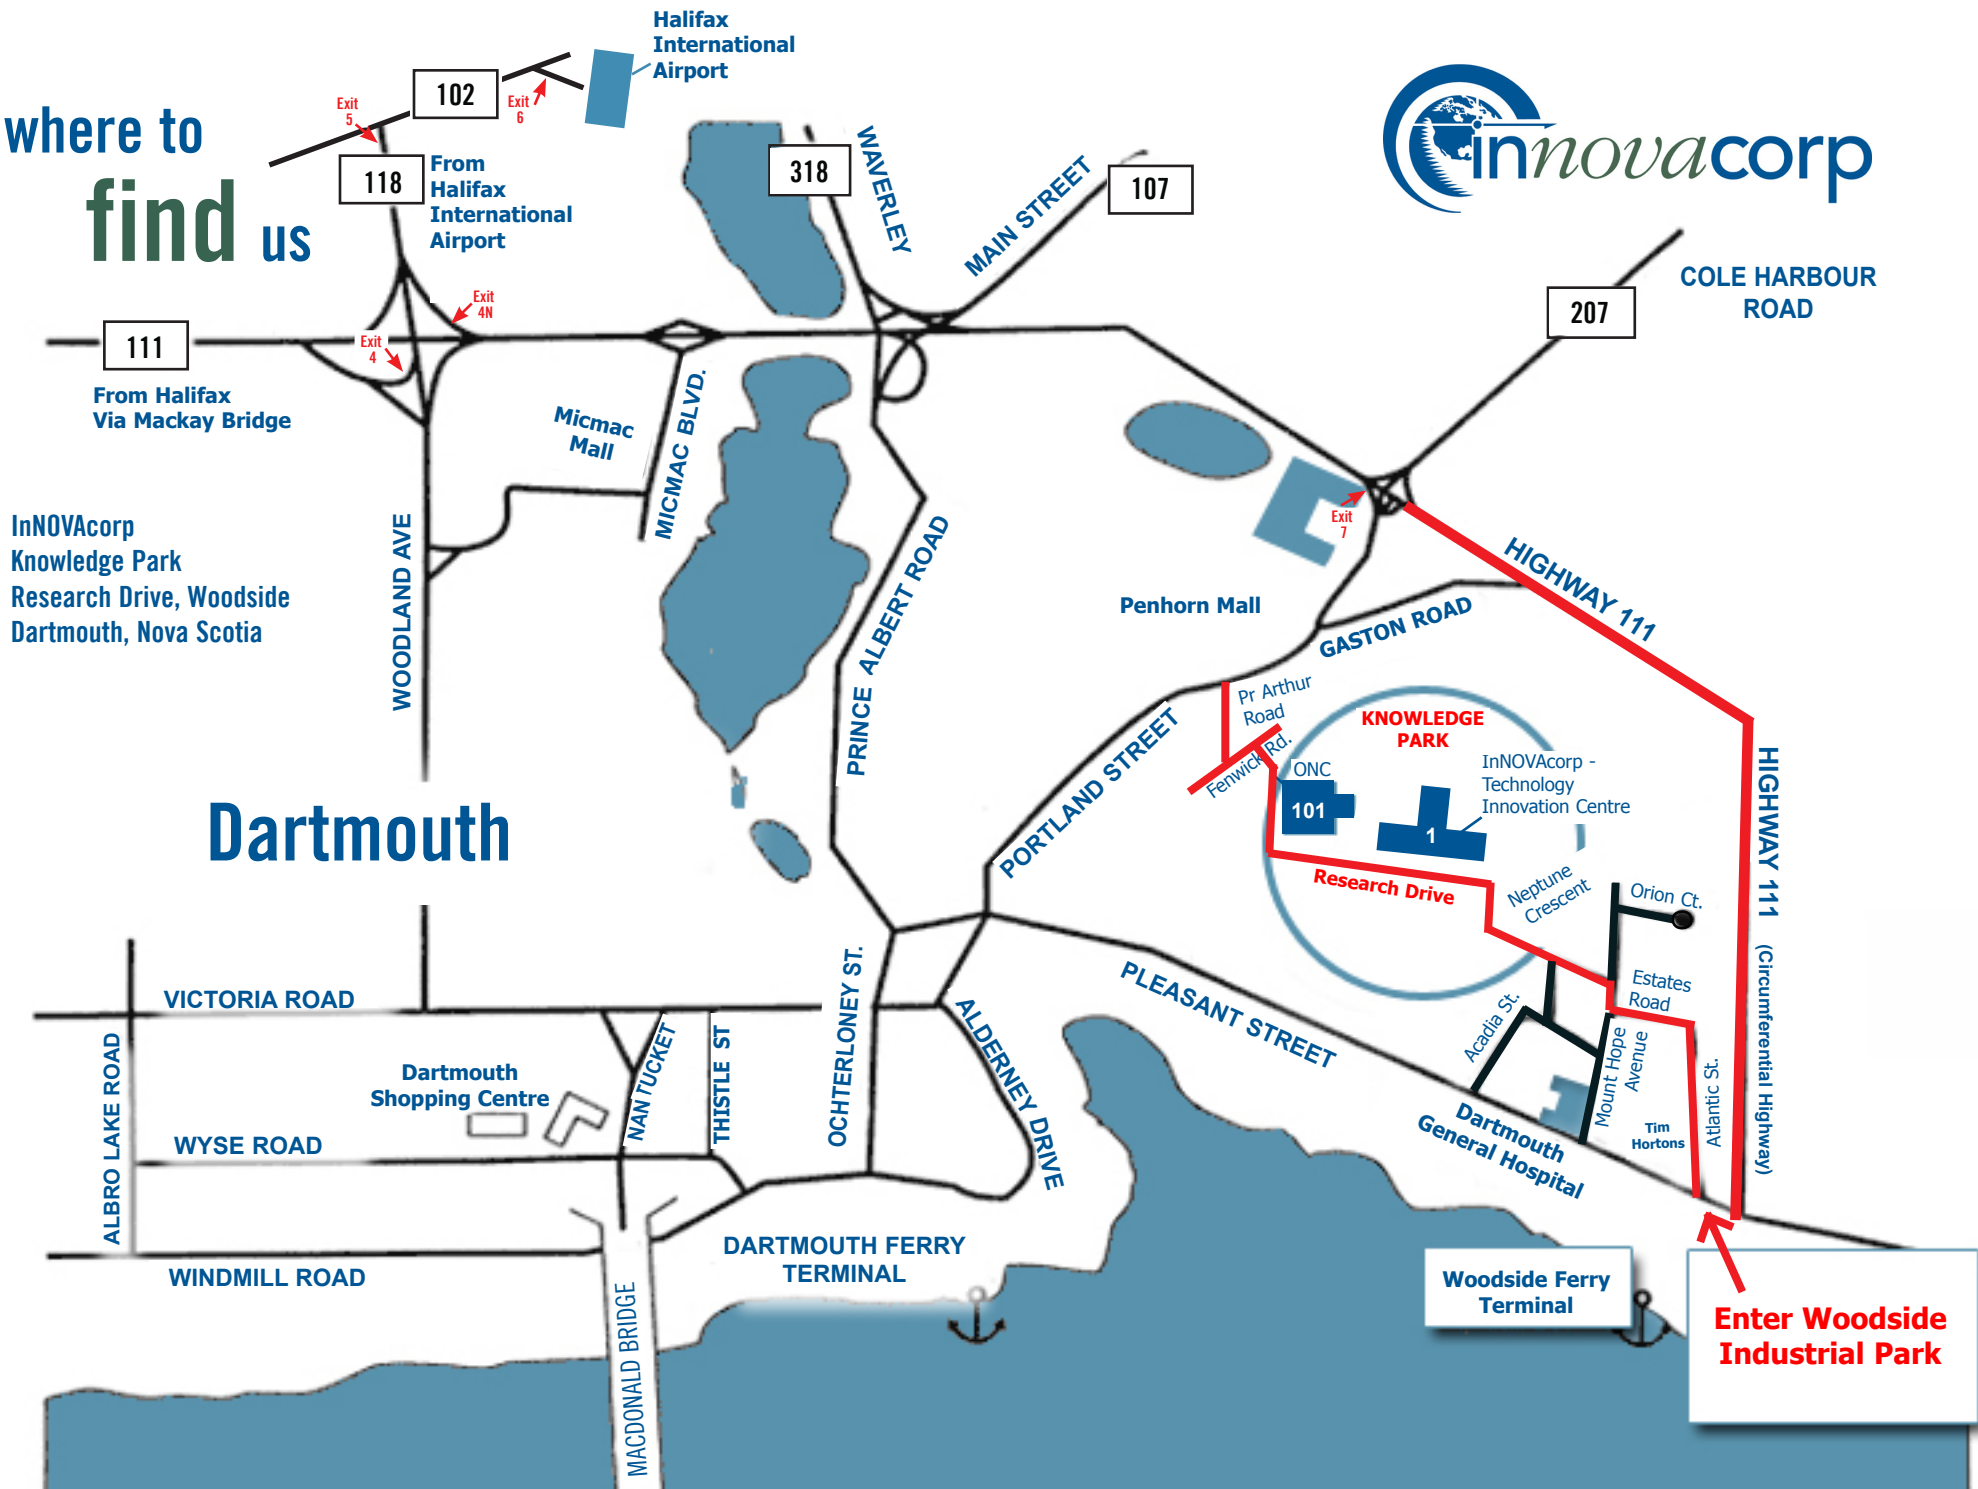

where to
find us

111
From Halifax
Via Mackay Bridge

InNOVAcorp
Knowledge Park
Research Drive, Woodside
Dartmouth, Nova Scotia

Dartmouth

Halifax
International
Airport

102
118
From
Halifax
International
Airport

318

107

207

COLE HARBOUR
ROAD

WOODLAND AVE

Micmac
Mall

MICMAC BLVD.

PRINCE ALBERT ROAD

Penhorn Mall

GASTON ROAD

HIGHWAY 111

KNOWLEDGE
PARK

ONC
101

InNOVAcorp -
Technology
Innovation Centre

Research Drive

Neptune
Crescent

Orion Ct.

VICTORIA ROAD

Dartmouth
Shopping Centre

WYSE ROAD

WINDMILL ROAD

DARTMOUTH FERRY
TERMINAL

Woodside Ferry
Terminal

Dartmouth
General Hospital

Enter Woodside
Industrial Park

HIGHWAY 111 (Circumferential Highway)

PORTLAND STREET

PLEASANT STREET

ALDERNEY DRIVE

OCHTERLONEY ST.

ALBRO LAKE ROAD

VICTORIA ROAD

NANTUCKET

THISTLE ST

MACDONALD BRIDGE

Exit 4

Exit 4N

Exit 5

Exit 6

Exit 7

Pr Arthur
Road
Fenwick Rd.

Acadia St.

Mount Hope
Avenue

Tim Hortons

Estates Road